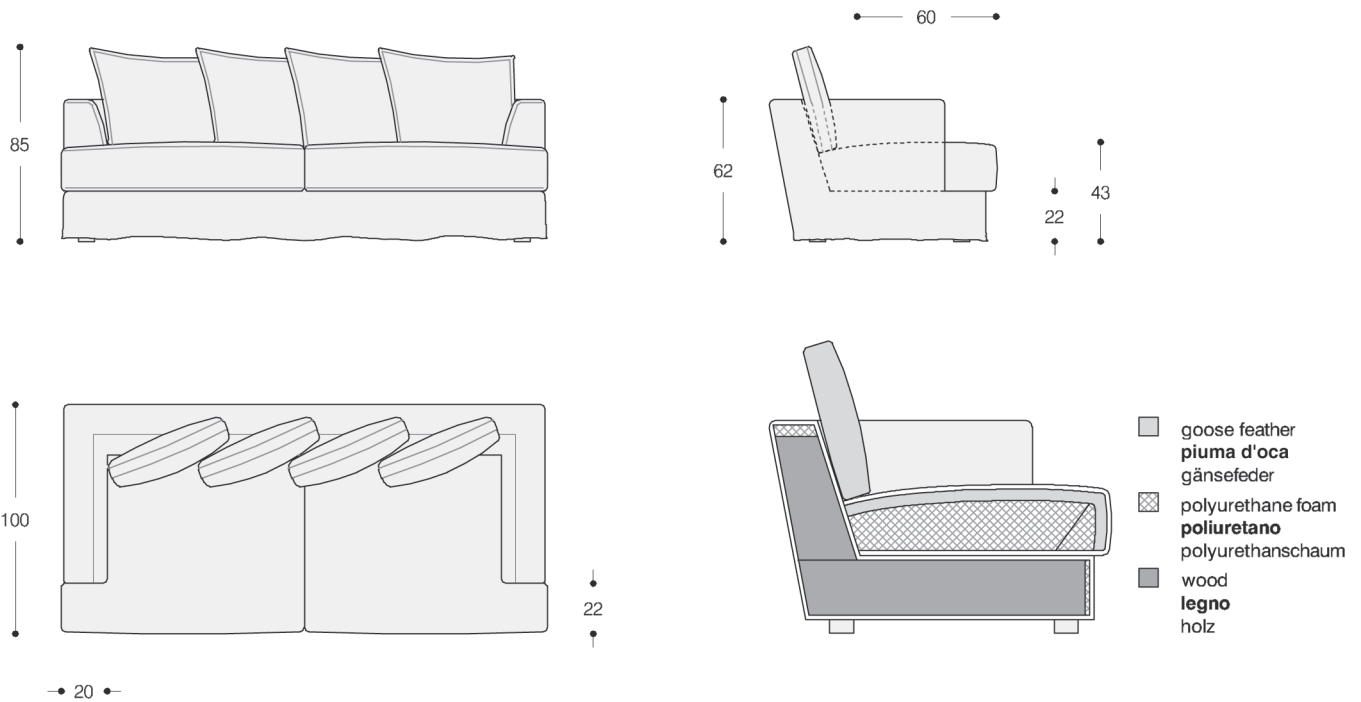

Albert - Gold

TECHNICAL FEATURE

Structure: in solid wood, multi-ply wood and fiber, padded with polyurethane foam and covered with a white fabric joined with resin. Suspension with reinforced elastic belts.

Covers: in removable fabric with raised stitching.

CARATTERISTICHE TECNICHE

Struttura: in legno di abete, multistrato e fibra, imbottito con poliuretano espanso e rivestito da una fodera in vellutino bianco accoppiato a fibra di poliestere. Molleggio a cinghie elastiche rinforzate.