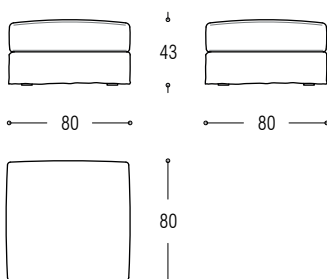

Corner sofa cm 210 left with 5 back cushions

Corner sofa cm 210 right with 5 back cushions

Corner sofa cm 240 left with 6 back cushions

Corner sofa cm 240 right with 6 back cushions

Corner sofa cm 270 left with 6 back cushions

Corner sofa cm 270 right with 6 back cushions

Chaise longue cm 180 right with 2 back cushions

Chaise longue cm 180 left with 2 back cushions

Sofa cm 240

Left element cm 190 + right chaise longue

Left element cm 250 + left corner sofa cm 270