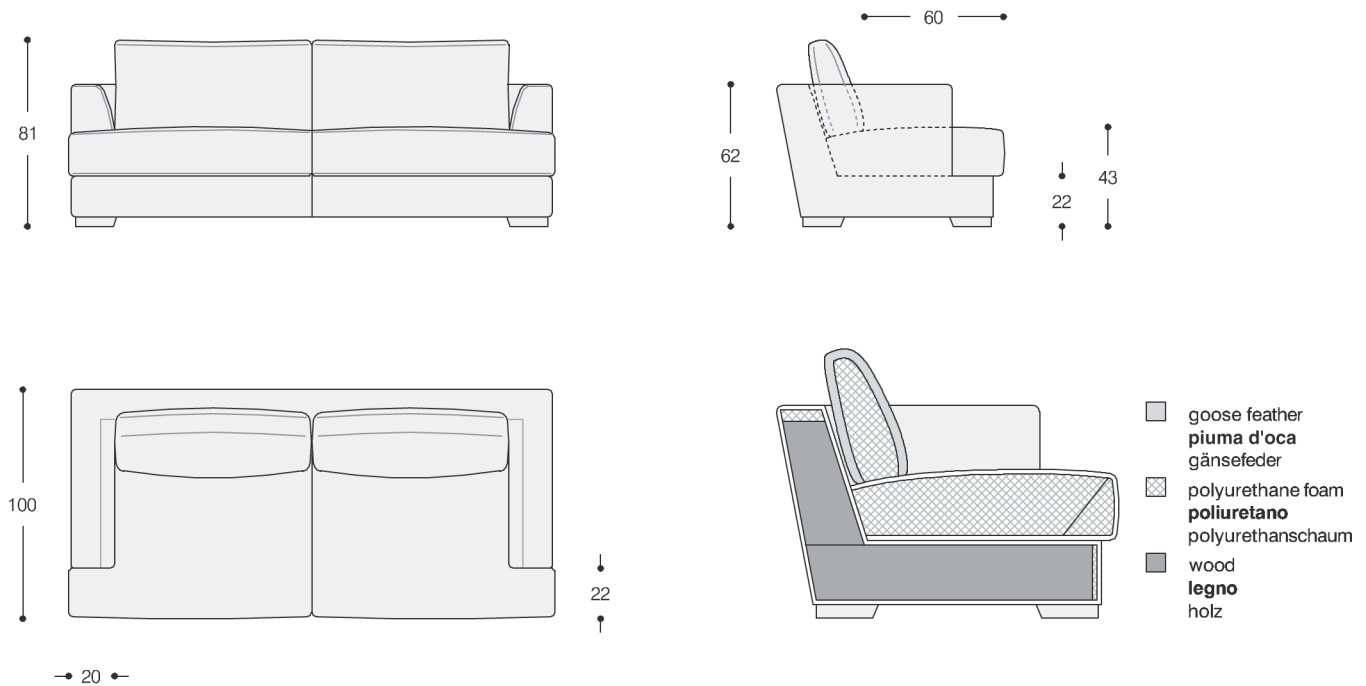

## TECHNICAL FEATURE

**Structure:** in solid wood, multiply wood and fiber, padded with polyurethane foam and covered with a white fabric joined with resin. Suspension with reinforced elastic belts.

**Padding:** seat cushions in polyurethane foam of various densities, wrapped in sterilized goose feathers divided into sections. Back cushions in sterilized goose feathers divided into sections. Central core in polyurethane foam.