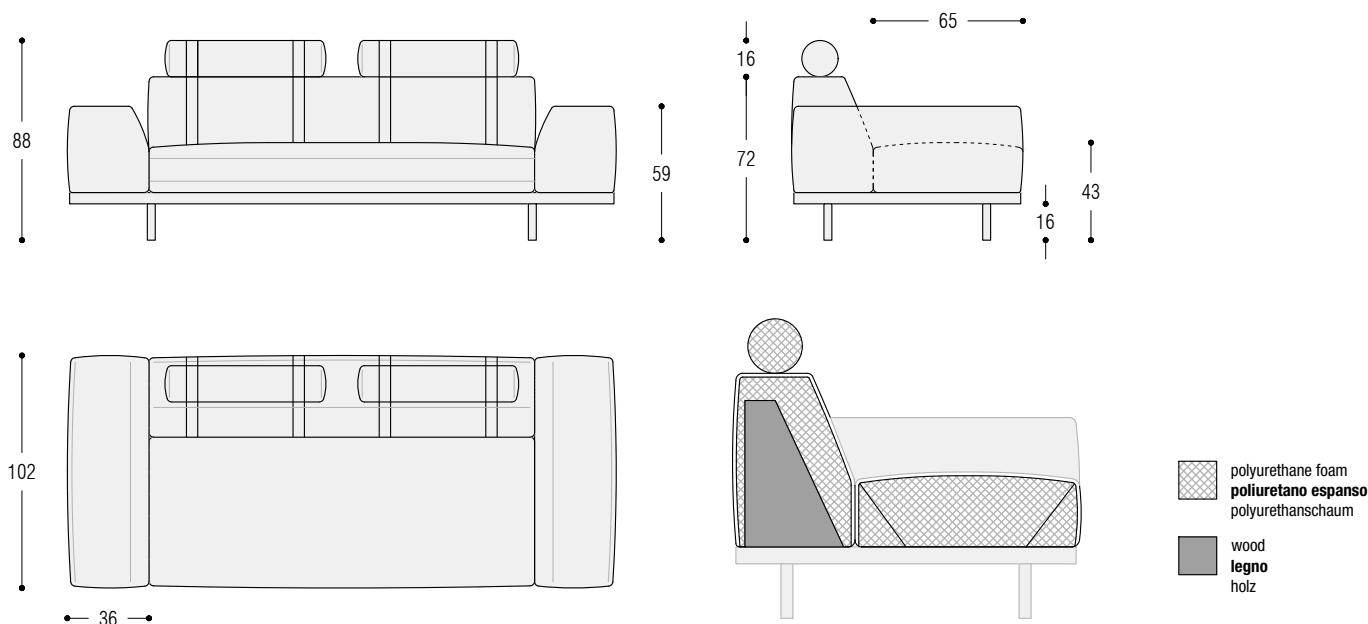

## TECNICAL FEATURES

**Structure:** base in painted aluminum. Backrests and armrests in multi-ply wood.

**Padding:** non-deformable polyurethane foam of various densities covered with waterproof material.

**Feet:** in painted aluminum.

**Covers:** completely removable with "Flat" stitching.

**Headrests:** in polyurethane foam covered with waterproof material. Placement on the backrest is via a rope-colored polyester strap, fixed at the bottom with Velcro.