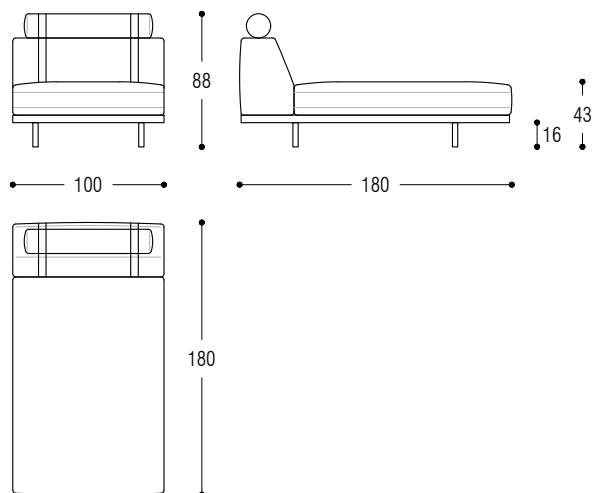

# Atlas outdoor

---

Bench cm 240 for left tray without headrests

Sofa cm 180 with headrest

Sofa cm 240 with headrest

# Atlas outdoor

---

Element cm 180 left with headrest

Element cm 180 right with headrest

Element cm 240 left with headrest

# Atlas outdoor

Element cm 240 right with headrest

Endunit cm 180x100 with headrest

Sunbed cm 180x100 with headrest

# Atlas outdoor

---

Bench cm 240 for right tray with headrests

Bench cm 240 for left tray with headrests

Armrest