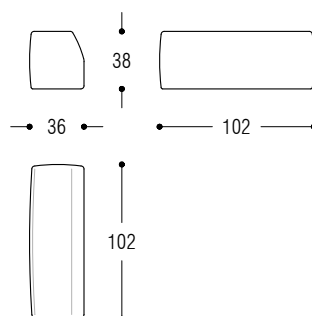

# Atlas outdoor

---

Element cm 180 left with headrest

Element cm 180 right with headrest

Element cm 240 left with headrest

# Atlas outdoor

Element cm 240 right with headrest

Endunit cm 180x100 with headrest

Sunbed cm 180x100 with headrest

# Atlas outdoor

---

Bench cm 240 for right tray with headrests

Bench cm 240 for left tray with headrests

Armrest

# Atlas outdoor

---

Tray cm 96x32 in iroko wood