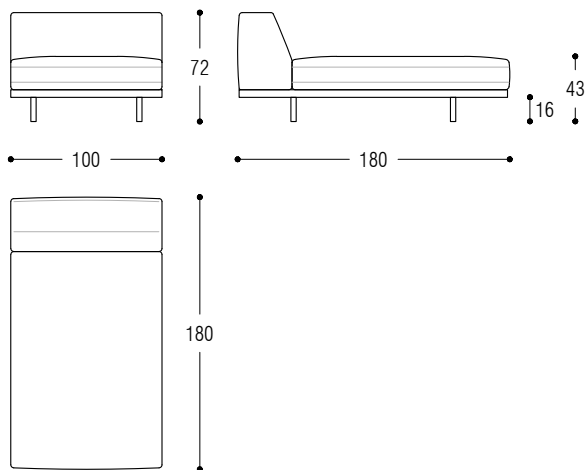

# Atlas outdoor

---

Sofa cm 180 without headrest

Sofa cm 240 without headrest

Element cm 180 left without headrest

# Atlas outdoor

---

Element cm 180 right without headrest

Element cm 240 left without headrest

Element cm 240 right without headrest

# Atlas outdoor

---

Endunit cm 180x100 without headrest

Sunbed cm 180x100 without headrest

Bench cm 240 for right tray without headrests

# Atlas outdoor

---

Bench cm 240 for left tray without headrests

Sofa cm 180 with headrest

Sofa cm 240 with headrest