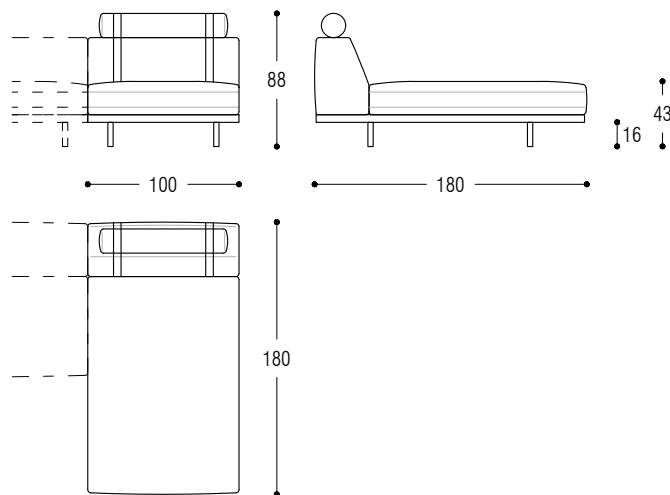

# Atlas outdoor

---

Bench cm 240 for left tray without headrests

Sofa cm 180 with headrest

Sofa cm 240 with headrest

# Atlas outdoor

---

Element cm 180 left with headrest

Element cm 180 right with headrest

Element cm 240 left with headrest

# Atlas outdoor

Element cm 240 right with headrest

Endunit cm 180x100 with headrest

Sunbed cm 180x100 with headrest

# Atlas outdoor

---

Bench cm 240 for right tray with headrests

Bench cm 240 for left tray with headrests

Armrest