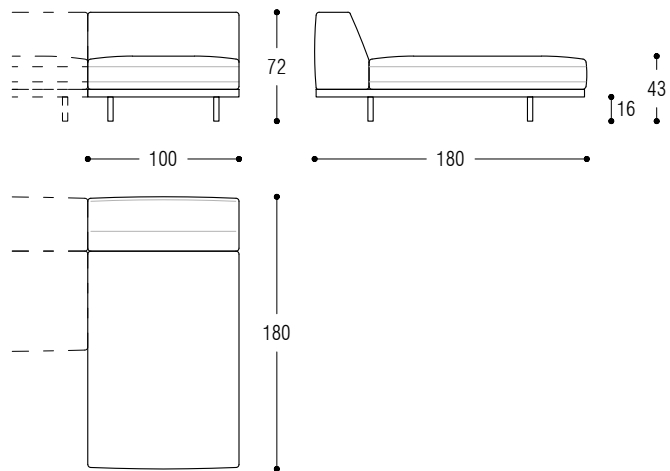

# Atlas outdoor

---

Sofa cm 180 without headrest

Sofa cm 240 without headrest

Element cm 180 left without headrest

# Atlas outdoor

---

Element cm 180 right without headrest

Element cm 240 left without headrest

Element cm 240 right without headrest

# Atlas outdoor

---

Endunit cm 180x100 without headrest

Sunbed cm 180x100 without headrest

Bench cm 240 for right tray without headrests

# Atlas outdoor

---

Bench cm 240 for left tray without headrests

Sofa cm 180 with headrest

Sofa cm 240 with headrest