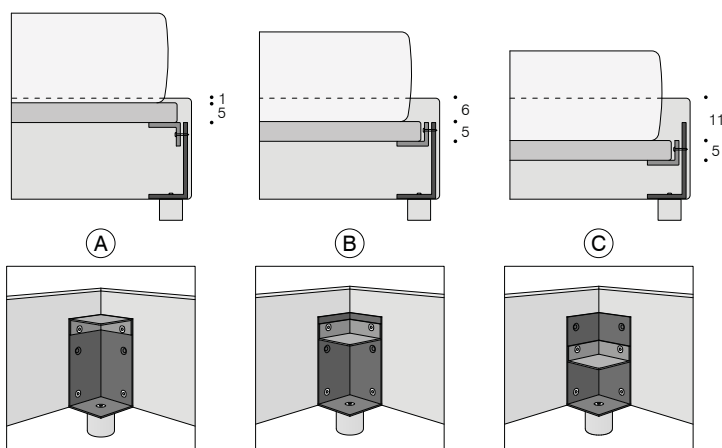

Bed for slat cm 90x200

BED WITH STORAGE - LETTO CONTENITORE - BETT MIT BETTKASTEN