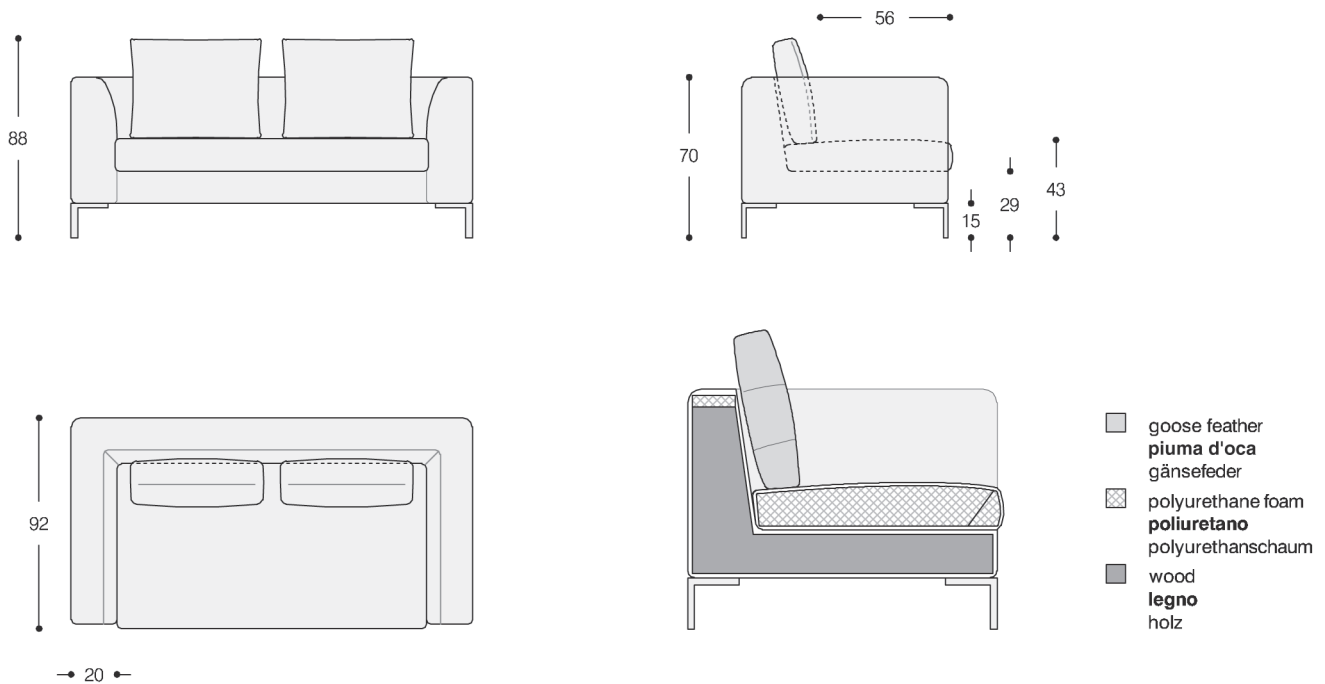

Planet-016

TECHNICAL FEATURE

Structure: in solid wood, multiply wood and fiber, padded with polyurethane foam and covered with a white fabric joined with resin. Suspension with reinforced elastic belts.

Padding: seat cushions in polyurethane foam of various densities, wrapped in sterilized goose feathers divided into sections. Back cushions in sterilized goose feathers and polyester fiber, divided into sections.

Feet: in varnished metal or with chromed U-shape base.

Covers: in removable fabric and non-removable leather.

CARATTERISTICHE TECNICHE

Struttura: in legno di abete, multistrato e fibra, imbottito con poliuretano espanso e rivestito da una fodera in vellutino bianco accoppiato a fibra di poliestere. Molleggio a cinghie elastiche rinforzate.