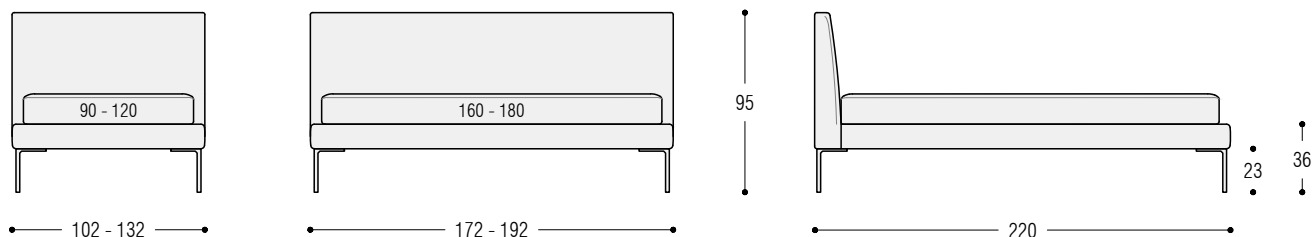

Planet Gold

TECNICAL FEATURES

Structure: bed frame and headboard in wood and wooden fiber.

Padding: in polyurethane foam, covered with a white fabric joined with polyester resin.

Covers: completely removable. Fabric version with "Pinched" stitchings. Leather version with "Raw edge" stitchings.

Feet: in varnished metal.

Important notes: prices do not include bed base and mattress.

CARATTERISTICHE TECNICHE

Struttura: giroletto e testata in legno e fibra di legno.

Imbottiture: in poliuretano espanso, rivestite in vellutino bianco accoppiato a fibra di poliestere.

TECHNISCHE DATEN

Struktur: Bettumrandung und Kopfteil aus Holz und Holzfaser.

Polsterung: aus Polyurethanschaum, ummantelt von weißen Baumwolltuch und Polyesterfasern.

Bezug: komplett abziehbarer. Stoffversion mit „aufgestellten“ Nähten. Lederversion mit „geschnittenen“ Nähte.