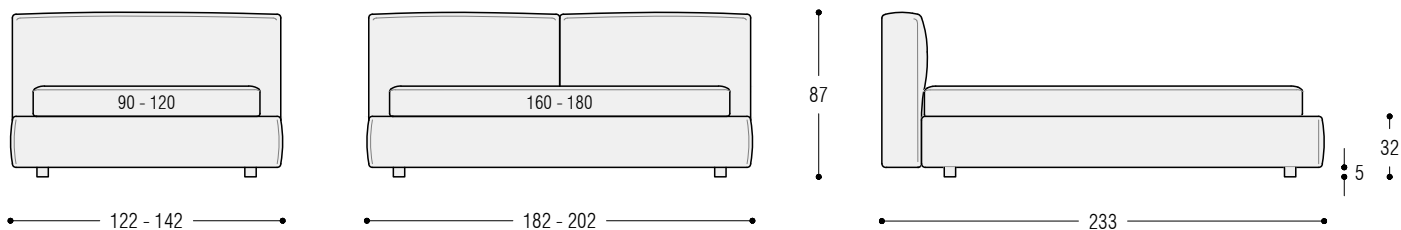

Slim One

TECNICAL FEATURES

Structure: bed frame and headboard in wood and wooden fiber.

Padding: in polyurethane foam wrapped in sterilized goose feather and polyester fiber.

Covers: fabric and leather versions completely removable with "Pinched" stitchings.

Feet: in anthracite colored ABS.

Important notes: prices do not include bed base and mattress.

CARATTERISTICHE TECNICHE

Struttura: giroletto e testata in legno e fibra di legno.

Imbottiture: in poliuretano espanso rivestito in piuma d'oca sterilizzata e fiocco di poliestere.