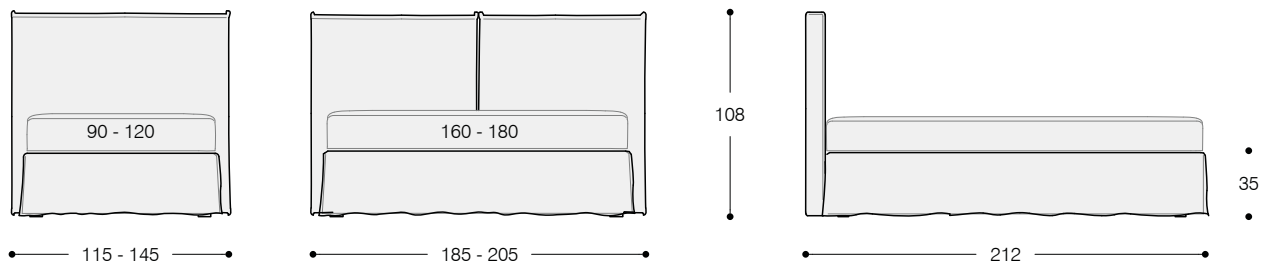

Space

TECHNICAL FEATURES

Structure: headboard in wood and wooden fiber, fixed to a metal bed base that serves as a supporting structure.

Padding: in polyurethane foam, covered with a white fabric joined with polyester resin.