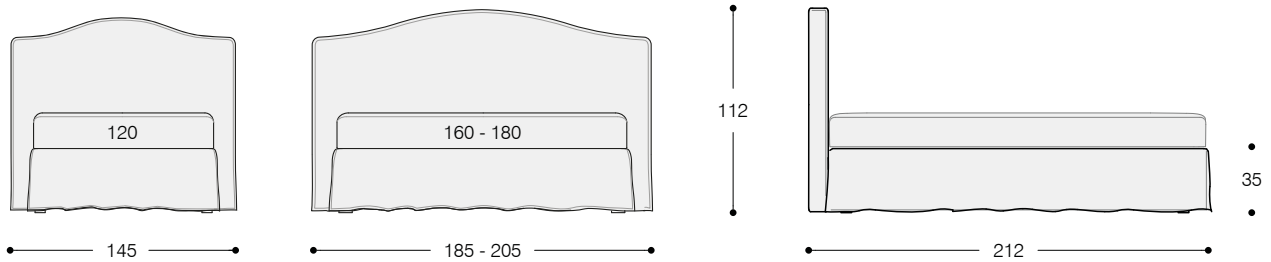

## TECHNICAL FEATURES

**Structure:** headboard in wood and wooden fiber, fixed to a metal bed base that serves as a supporting structure.

**Padding:** in polyurethane foam, covered with a white fabric joined with polyester resin.