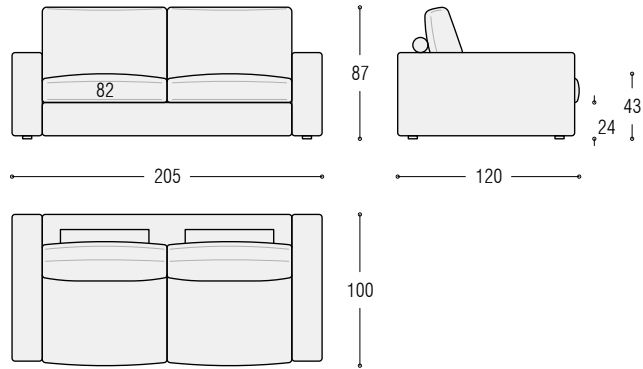

Extra Norman 120 sofa

Sofa cm 205