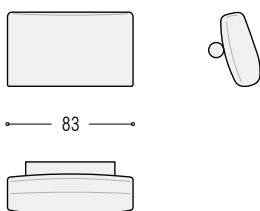

Cushion cm 83 for corner sofa