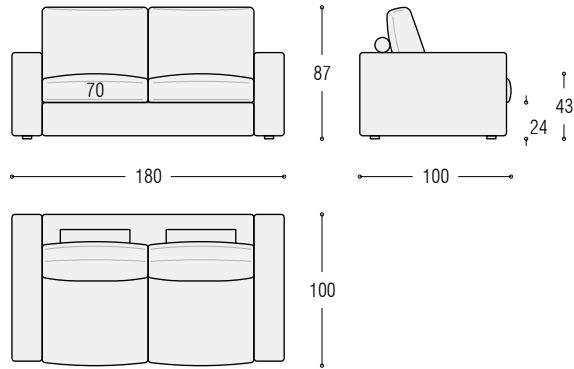

# Extra Norman 100 sofa

Sofa cm 180

Sofa cm 205

Sofa cm 240