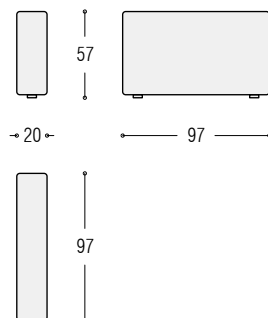

# Extra Norman 120 sofa

Element cm 250 right

Cushion cm 83 for corner sofa

Armrest cm 120