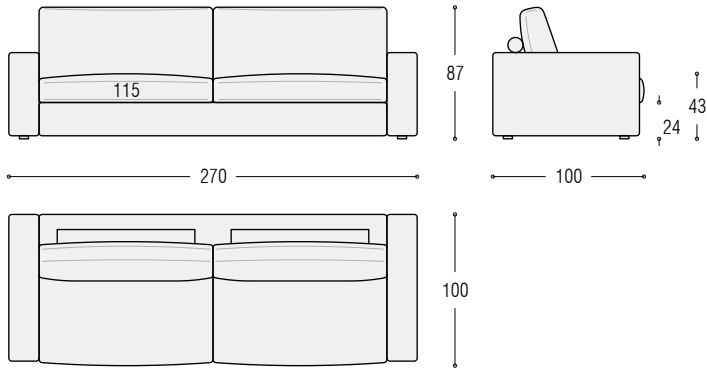

Extra Norman 100 sofa

Sofa cm 270