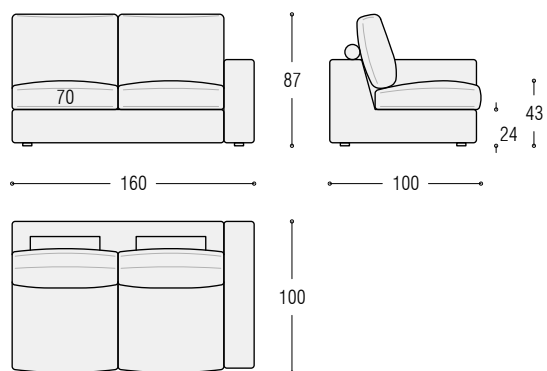

Extra Norman 100 sofa

Element cm 160 right