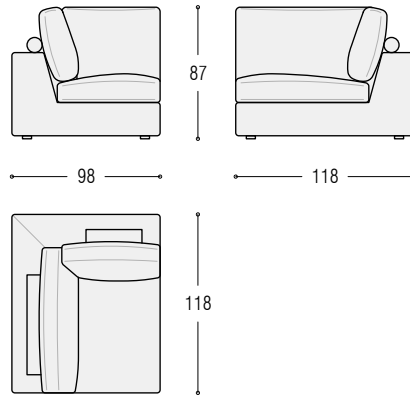

# Extra Norman 100 sofa

Element cm 250 right

Corner element cm 100x100

Corner element cm 120x100 right

# Extra Norman 100 sofa

Corner element cm 120x100 left

Chaise longue cm 170 left

Chaise longue cm 170 right