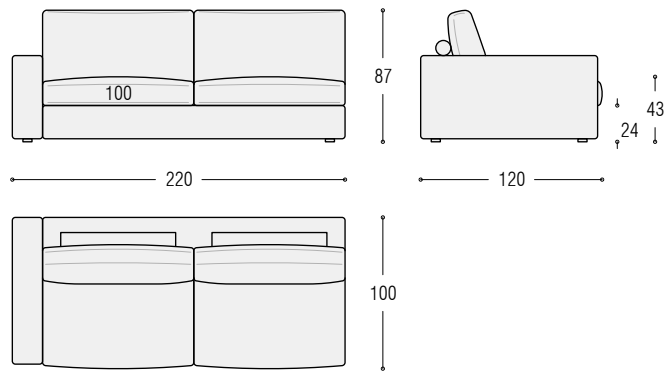

Extra Norman 120 sofa

Element cm 220 left