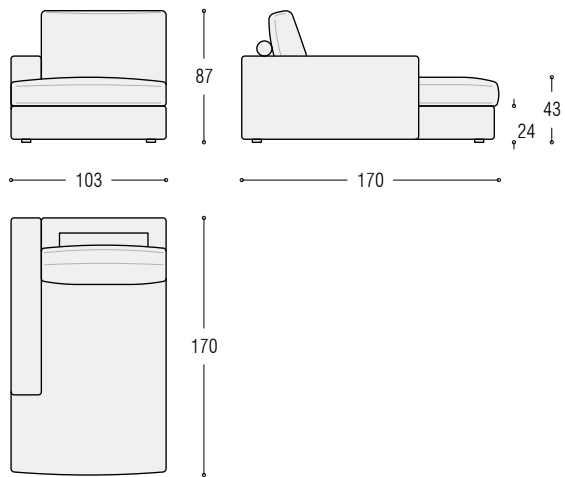

Chaise longue cm 170 left