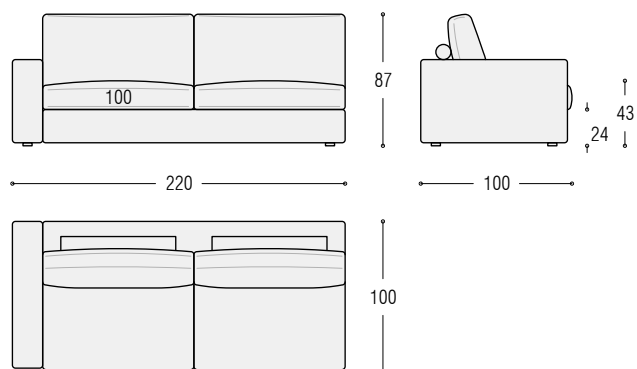

Extra Norman 100 sofa

Element cm 220 left