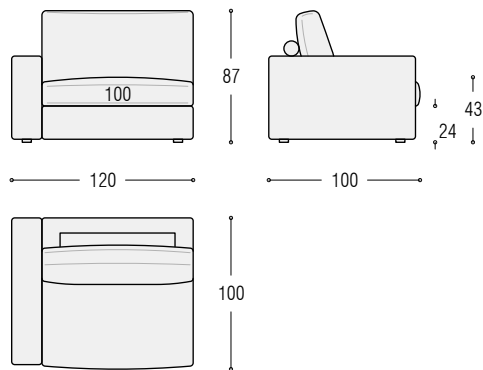

Element cm 120 left