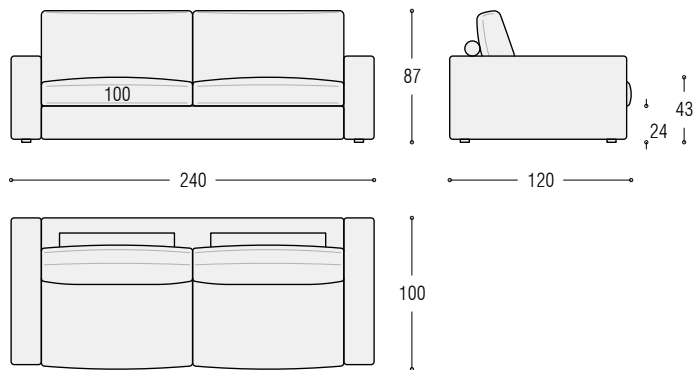

Extra Norman 120 sofa

Sofa cm 240