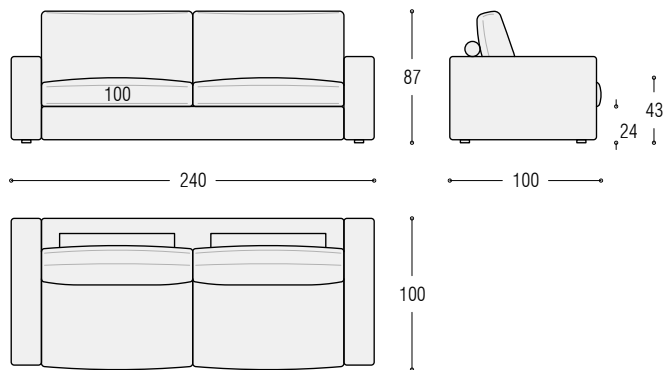

# Extra Norman 100 sofa

Sofa cm 180

Sofa cm 205

Sofa cm 240