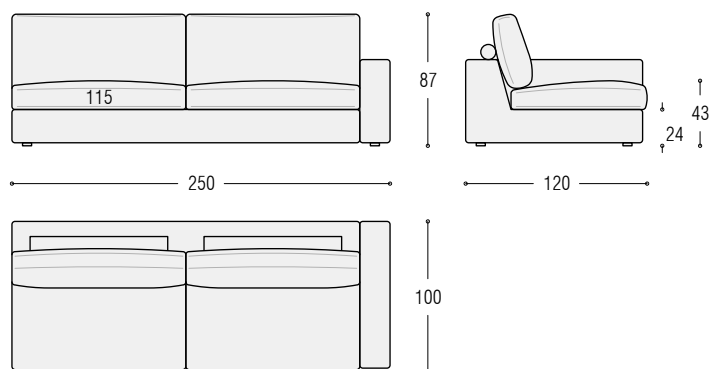

Extra Norman 120 sofa

Element cm 250 right