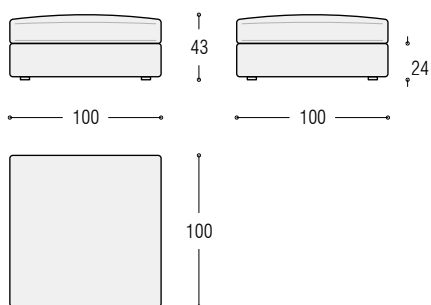

# Extra Norman 100 sofa

Cushion cm 63 for corner sofa

Armrest cm 100

Pouf cm 100x100