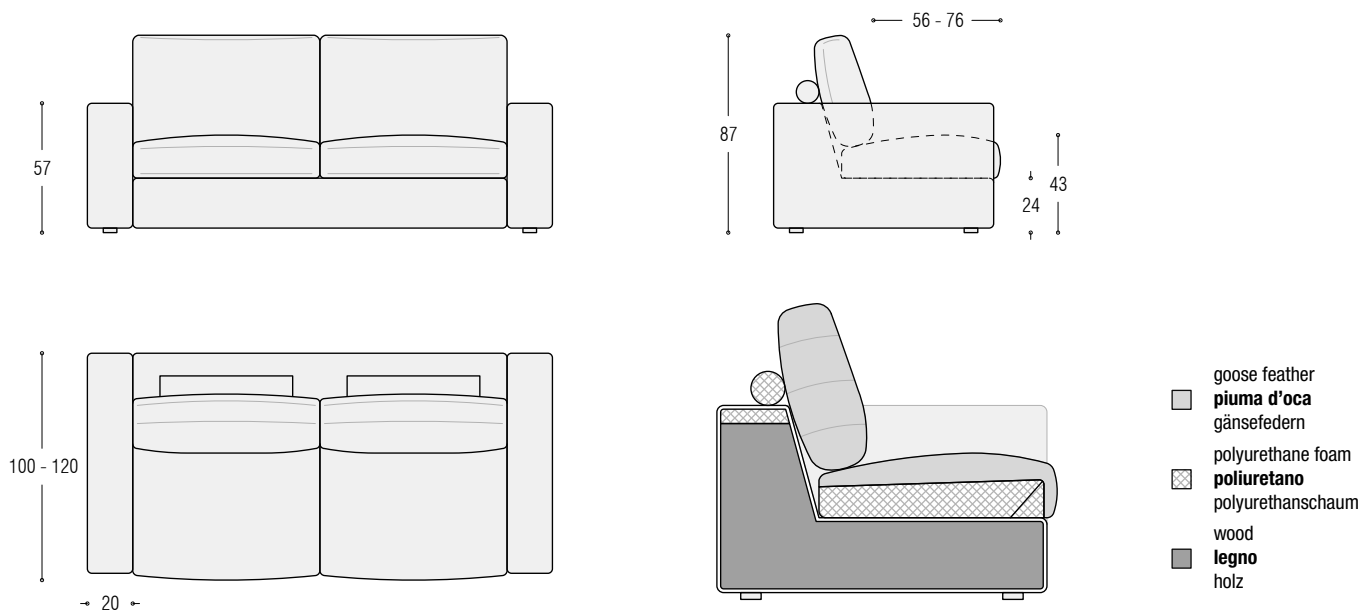

Extra Norman 100 sofa

TECHNICAL FEATURES

Structure: in solid fir wood, multi-ply wood and fiber, padded with polyurethane foam and covered with a white fabric joined with resin. Suspension with reinforced elastic belts.

Padding: seat cushions in non-deformable polyurethane foam of various densities, wrapped in sterilized goose feathers, mixed with polyester fiber and polyurethane chips, divided into sections. On request, seat cushions in polyurethane foam and Dacron (same price). Back cushions in sterilized goose feathers, mixed with polyester fiber, divided into sections.

Feet: in black ABS with anti glide film.

Covers: fabric version completely removable. Leather version non-removable. On request, seats are equipped with "Gros Grain" decorative profile (colors available in the catalog) without upcharge.

Important notes: the padding in goose feathers gives to the sofa a vintage and informal look. The shapes of the cushions are therefore soft and irregular. The feet with anti glide film guarantee the stability of the elements and therefore no connecting hooks are provided.

CARATTERISTICHE TECNICHE

Struttura: in legno di abete, multistrato e fibra, imbottito con poliuretano espanso e rivestito da una fodera in vellutino bianco accoppiato a fibra di poliestere. Molleggio a cinghie elastiche rinforzate.

Imbottiture: cuscini di seduta in poliuretano espanso indeformabile a densità differenziate, rivestiti in piuma d'oca sterilizzata, miscelata a fibra di poliestere e fiocco di poliuretano, suddivisa in comparti. A richiesta, sedili in poliuretano e Dacron (prezzo invariato). Cuscini di schienale in piuma d'oca sterilizzata, miscelata a fibra di poliestere, suddivisa in comparti.

Piedini: in ABS nero con antiscivolo.

Rivestimento: versione in tessuto completamente sfoderabile. Versione in pelle non sfoderabile. A richiesta è possibile aggiungere ai sedili il profilo decorativo "Gros Grain" (colori disponibili nel catalogo) senza supplemento.

Note importanti: le imbottiture in piuma conferiscono al divano un aspetto destrutturato e vissuto. Le forme dei cuscini risulteranno quindi morbide ed irregolari. I piedini con antiscivolo garantiscono la stabilità dei vari elementi e quindi non sono previsti ganci di giunzione.

TECHNISCHE DATEN

Struktur: Tannenholz, Schichtholz und Faserplatte, gepolstert mit Polyurethanschaum und bezug mit weißem Samt und Polyesterfasern. Unterfederung aus verstärkten elastischen Gurten.

Polsterung: Sitzkissen aus formstabilem Polyurethanschaum verschiedener Härtegrade, komplettiert durch sterilisierten Gänsefedern, gemischt mit Faserflocken und Polyurethan-Chips, unterteilt in Kammern. Auf Anfrage, Sitzkissen aus Polyurethanschaum und Dacron (gleicher Preis).

Rückenkissen aus sterilisierten Gänsefedern, gemischt mit Faserflocken, unterteilt in Kammern. **Füße:** in schwarzem ABS mit rutschfester Film.