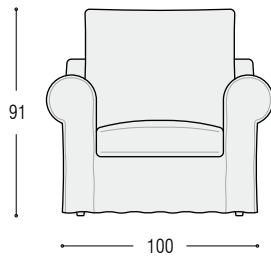

Regent

c.o.m. Tessuto Cliente Kunden Stoff	Fabric Tessuto Stoff cat. C	Fabric Tessuto Stoff cat. D	Fabric Tessuto Stoff cat. E	Fabric Tessuto Stoff cat. F	Leather Pelle Leder cat. 20	Leather Pelle Leder cat. 30	Leather Pelle Leder cat. 40

- goose feather
  piuma d'oca
  gänsefedern
- polyurethane foam
  poliuretano
  polyurethanschaum
- wood
  legno
  holz

TECHNICAL FEATURE

Structure: in solid fir wood, multi-ply wood and fiber, padded with polyurethane foam. Suspension with reinforced elastic belts.

Padding: seat cushions in polyurethane foam, wrapped in sterilized goose feathers, divided into sections. Back cushions in sterilized goose feathers, mixed with polyester fiber, divided into sections.

Feet: in wood.

Covers: fabric version completely removable with "Soft" stitchings in the same shade, or different upon request. Leather version removable with sharp cut stitchings.

CARATTERISTICHE TECNICHE

Struttura: in legno di abete, multistrato e fibra, imbottito con poliuretano espanso. Molleggio a cinghie elastiche rinforzate.

Imbottitura: cuscini di seduta in poliuretano espanso, rivestiti in piuma d'oca sterilizzata, suddivisa in comparti. Cuscini di schienale in piuma d'oca sterilizzata, miscelata a fibra di poliestere, suddivisa in comparti.

Piedini: in legno.

Rivestimento: versione in tessuto completamente sfoderabile con cuciture "Soft" in tinta, salvo richieste diverse. Versione in pelle sfoderabile con cuciture taglio a vivo.

TECHNISCHE DATEN

Struktur: Tannenholz, Schichtholz und Faserplatte, gepolstert mit Polyurethanschaum. Unterfederung aus verstärkten elastischen Gurten.

Polsterung: Sitzkissen aus Polyurethanschaum, komplettiert durch sterilisierten Gänsefedern, unterteilt in Kammern. Rückenkissen aus sterilisierten Gänsefedern, gemischt mit Faserflocken, unterteilt in Kammern.

Füße: lackierter Holzfuß.

Bezug: Stoffversion komplett abziehbarer mit „Soft“ Nähten, sofern nicht anders gewünscht. Lederversion abziehbarer und die Nähten werden aufgeschnitten.