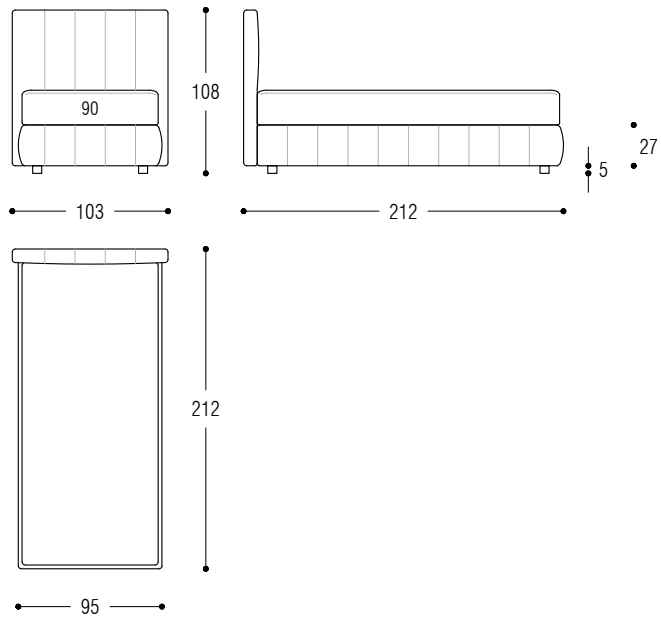

BED - LETTO - BETT

BED WITH STORAGE - LETTO CONTENITORE - BETT MIT BETTKASTEN

System 27 Quilted

Bed for bed base cm 80x195 (for mattress 90x200)

Bed for bed base cm 110x195 (for mattress 120x200)

System 27 Quilted

Bed for bed base cm 150x195 (for mattress 160x200)

Bed for bed base cm 170x195 (for mattress 180x200)