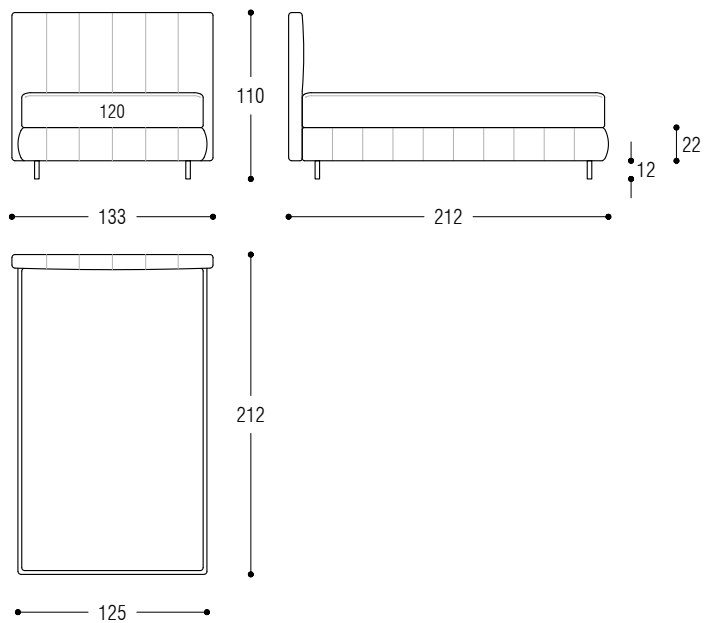

BED - LETTO - BETT

BED WITH STORAGE - LETTO CONTENITORE - BETT MIT BETTKASTEN

System 22 Quilted

Bed for bed base cm 80x195 (for mattress 90x200)

Bed for bed base cm 110x195 (for mattress 120x200)

System 22 Quilted

Bed for bed base cm 150x195 (for mattress 160x200)

Bed for bed base cm 170x195 (for mattress 180x200)

System 27 Quilted

TECNICAL FEATURES

Structure: bed frame and headboard in wood and wooden fiber.

Padding: in polyurethane foam, covered with a white fabric joined with polyester resin.