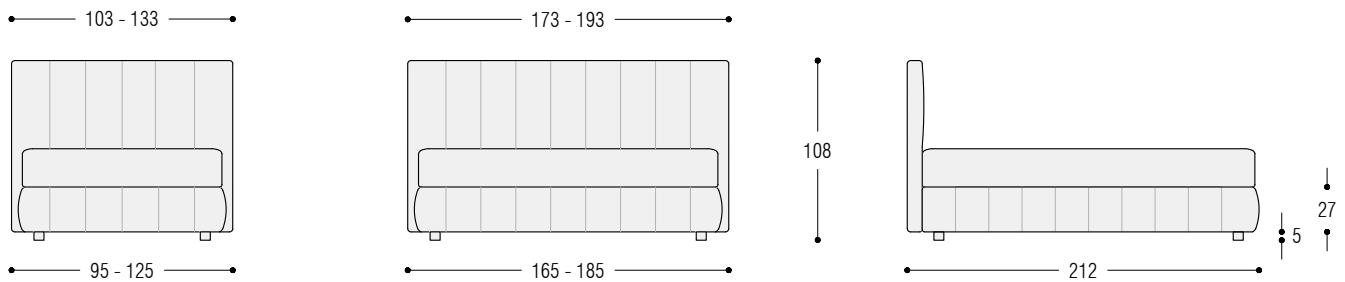

BED - LETTO - BETT

BED WITH STORAGE - LETTO CONTENITORE - BETT MIT BETTKASTEN

System 22 Quilted

Bed for bed base cm 80x195 (for mattress 90x200)

Bed for bed base cm 110x195 (for mattress 120x200)

System 22 Quilted

Bed for bed base cm 150x195 (for mattress 160x200)

Bed for bed base cm 170x195 (for mattress 180x200)

System 27 Quilted

TECNICAL FEATURES

Structure: bed frame and headboard in wood and wooden fiber.

Padding: in polyurethane foam, covered with a white fabric joined with polyester resin.