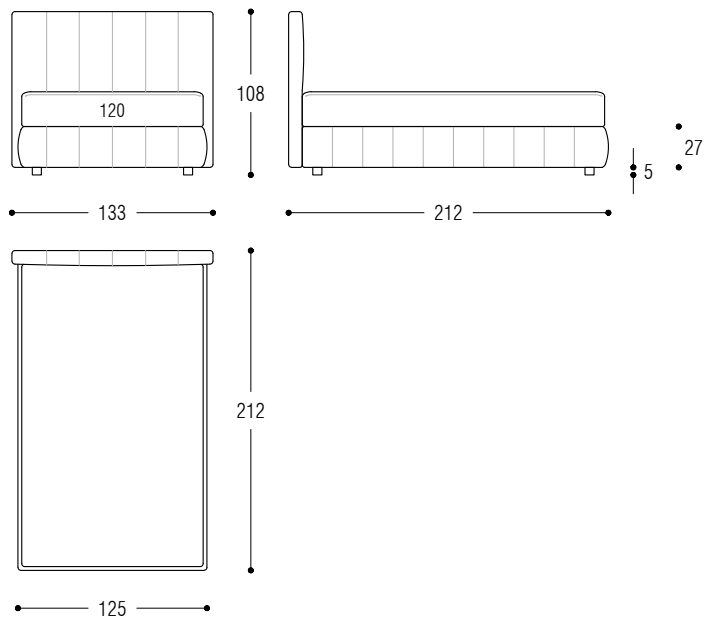

BED - LETTO - BETT

BED WITH STORAGE - LETTO CONTENITORE - BETT MIT BETTKASTEN

System 27 Quilted

Bed for bed base cm 80x195 (for mattress 90x200)

Bed for bed base cm 110x195 (for mattress 120x200)

System 27 Quilted

Bed for bed base cm 150x195 (for mattress 160x200)

Bed for bed base cm 170x195 (for mattress 180x200)