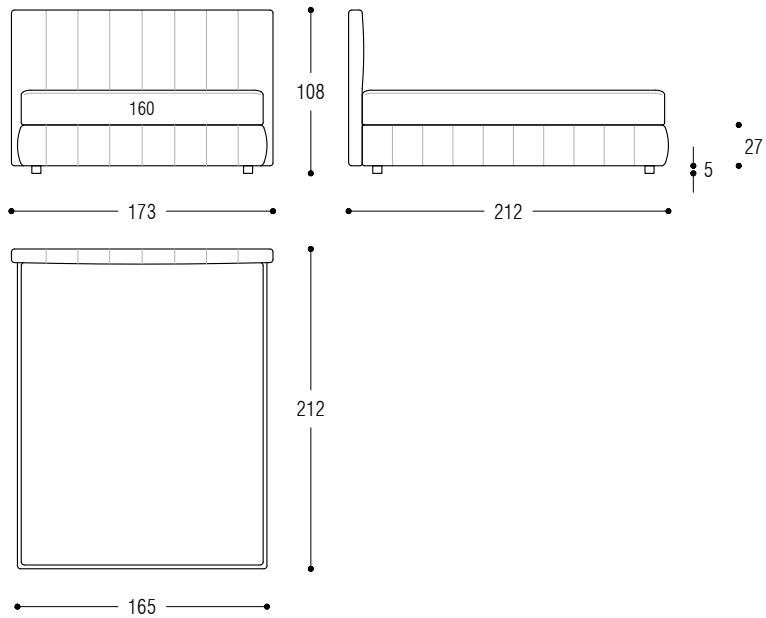

BED - LETTO - BETT

BED WITH STORAGE - LETTO CONTENITORE - BETT MIT BETTKASTEN

System 27 Quilted

Bed for bed base cm 80x195 (for mattress 90x200)

Bed for bed base cm 110x195 (for mattress 120x200)

System 27 Quilted

Bed for bed base cm 150x195 (for mattress 160x200)

Bed for bed base cm 170x195 (for mattress 180x200)