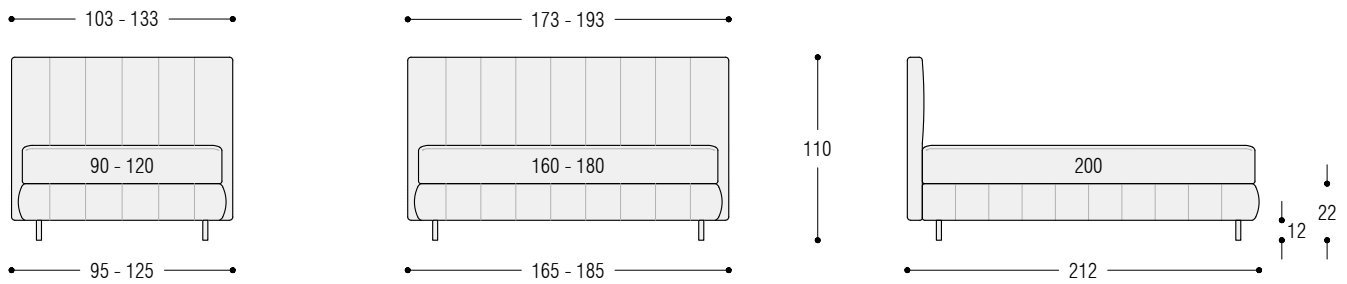

System 22 Quilted

TECNICAL FEATURES

Structure: bed frame and headboard in wood and wooden fiber.

Padding: in polyurethane foam, covered with a white fabric joined with polyester resin.

Covers: partially removable.

Feet: in black varnished metal.

Important notes: prices do not include bed base and mattress. The position of the bed base is not adjustable as the mattress does not go into the bed frame but lies on it. It's not possible to produce beds with custom measures in width.

CARATTERISTICHE TECNICHE

Struttura: giroletto e testata in legno e fibra di legno.

Imbottiture: in poliuretano espanso, rivestite in vellutino bianco accoppiato a fibra di poliestere.

Rivestimento: parzialmente sfoderabile.

TECHNISCHE DATEN

Struktur: Bettumrandung und Kopfteil aus Holz und Holzfasern.

Polsterung: aus Polyurethanschaum, ummantelt von weißen Baumwolltuch und Polyesterfasern.

Bezug: teilweise abziehbarer.

FüÙe: aus schwarz lackiertem Metall.