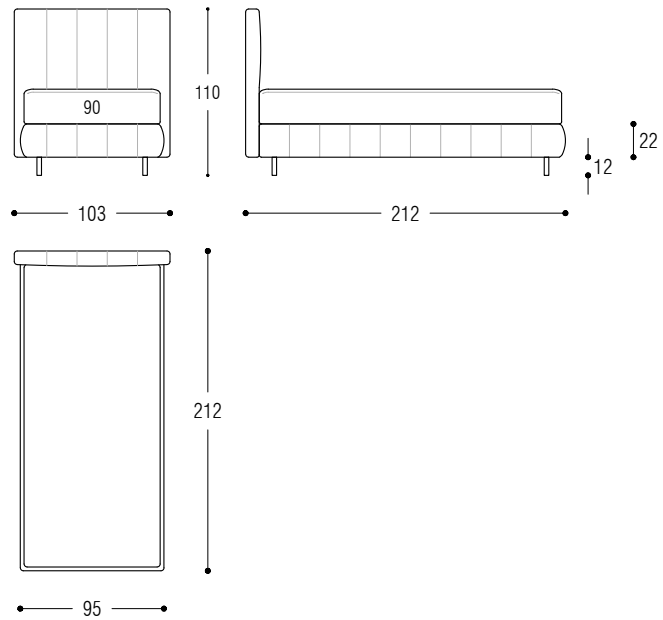

BED - LETTO - BETT

BED WITH STORAGE - LETTO CONTENITORE - BETT MIT BETTKASTEN

System 22 Quilted

Bed for bed base cm 80x195 (for mattress 90x200)

Bed for bed base cm 110x195 (for mattress 120x200)

System 22 Quilted

Bed for bed base cm 150x195 (for mattress 160x200)

Bed for bed base cm 170x195 (for mattress 180x200)

System 27 Quilted

TECNICAL FEATURES

Structure: bed frame and headboard in wood and wooden fiber.

Padding: in polyurethane foam, covered with a white fabric joined with polyester resin.