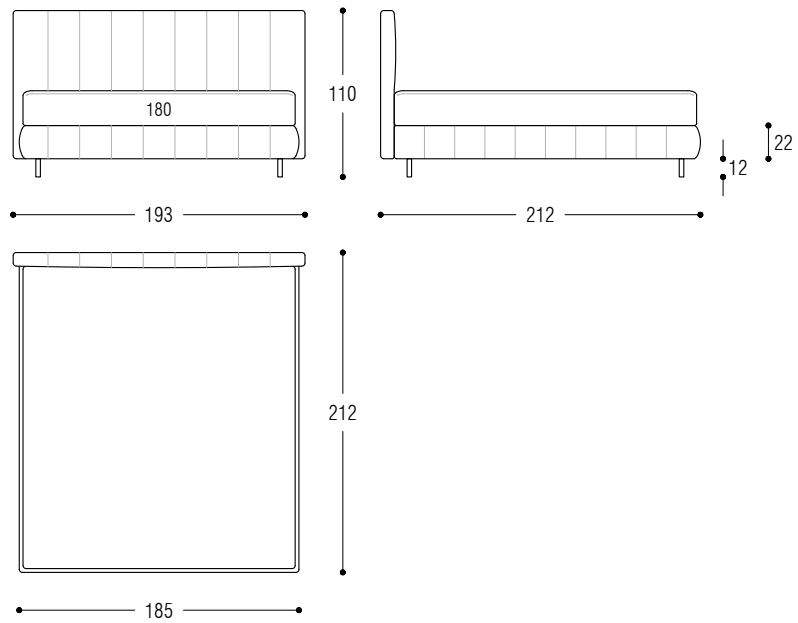

BED - LETTO - BETT

BED WITH STORAGE - LETTO CONTENITORE - BETT MIT BETTKASTEN

System 22 Quilted

Bed for bed base cm 80x195 (for mattress 90x200)

Bed for bed base cm 110x195 (for mattress 120x200)

System 22 Quilted

Bed for bed base cm 150x195 (for mattress 160x200)

Bed for bed base cm 170x195 (for mattress 180x200)

System 27 Quilted

TECNICAL FEATURES

Structure: bed frame and headboard in wood and wooden fiber.

Padding: in polyurethane foam, covered with a white fabric joined with polyester resin.