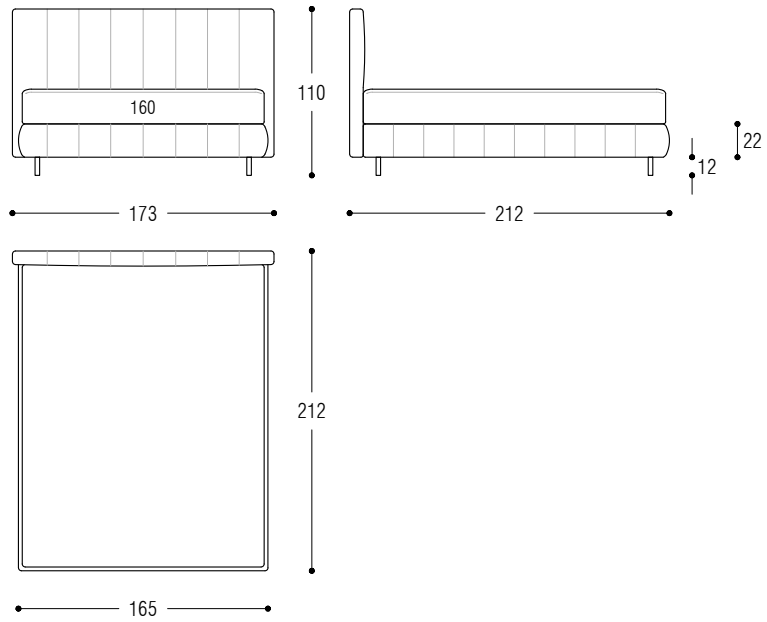

BED - LETTO - BETT

BED WITH STORAGE - LETTO CONTENITORE - BETT MIT BETTKASTEN

System 22 Quilted

Bed for bed base cm 80x195 (for mattress 90x200)

Bed for bed base cm 110x195 (for mattress 120x200)

System 22 Quilted

Bed for bed base cm 150x195 (for mattress 160x200)

Bed for bed base cm 170x195 (for mattress 180x200)

System 27 Quilted

TECNICAL FEATURES

Structure: bed frame and headboard in wood and wooden fiber.

Padding: in polyurethane foam, covered with a white fabric joined with polyester resin.